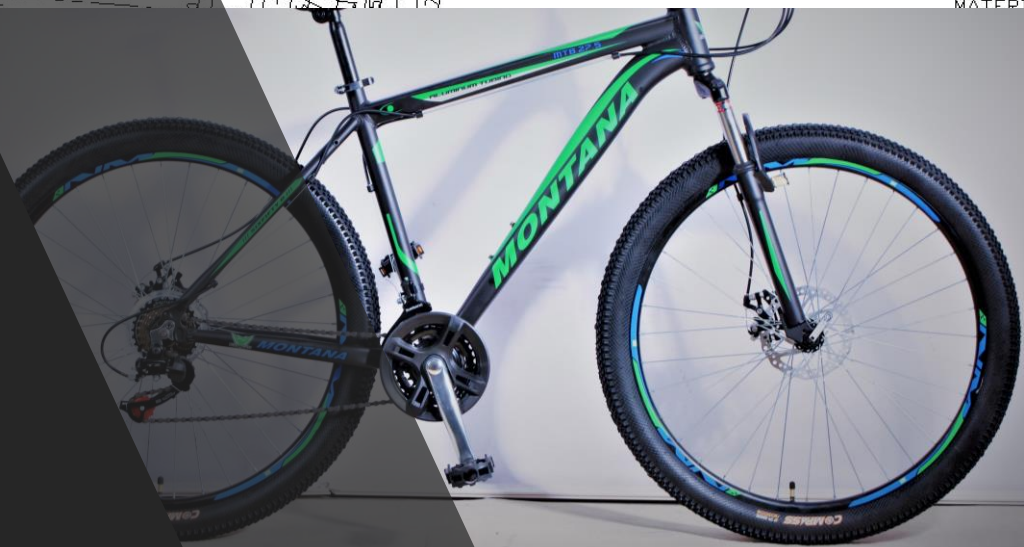

STUNNING DESIGN // SUPERB VALUE

HEARTLAND

TANA

WOW

MONTANA MODEL : HEARTLAND 26"	
FRAME	HI -TENSILE STEEL, OVERSIZE TUBING , 21"
FORK	31.8mm BLADES HI TENSILE STEEL THREADLESS
H/BAR & STEM	20mm RAISED BAR / ALLOY OVERSIZE STEM 25.4mm
TYRE	WANDA 26X2.125 BUTYL AV TUBES
RIM	ALLOY 26" 25MM DEEP SECTION DOUBLE WALL 36H
BRAKE SET	DISC ALLOY FRONT & REAR STAINLESS STEEL DISC
DERAILLEUR SET	SHIMANO ST-EF-51 RAPID FIRE SHIFTERS SHIMANO TZ-30 FRONT DERAILEUR SHIMANO TZ-50 REAR DERAILEUR 21 SPEED
CHAINWHEEL SET	ACCERA 42/34/24T 170mm
SEAT	MTB PADDED W/QR CLAMP
COLOR 1	MATT BLACK W/RED WATER DECAL
COLOR 2	CLEAR WHITE W/BLUE WATER DECAL

XT-580

MONTANA MTE

MONTANA

MONTANA

SHIMANO

SIXFIFTY B

MODEL
SPECS
MATERIAL

MONTANA MODEL : SIXFIFTY B 27.5"	
FRAME	ALLUMINUM 6061 19"
FORK	SUSPENSION 31.8mmBLADES W/PIVOTS THREADLESS
H/BAR & STEM	20mm RAISED ALLOY BAR / ALLOY OVERSIZE STEM 25.4mm
TYRE	COMPASS 27.5X2.10 BUTYL AV TUBES
RIM	ALLOY 26" 25MM DEEP SECTION DOUBLE WALL 36H QR FRONT WHEEL
BRAKE SET	DISC ALLOY FRONT 160mm & REAR 140mm STAINLESS STEEL DISC
DERAILLEUR SET	SHIMANO ST-EF-51 RAPID FIRE SHIFTERS SHIMANO TZ-30 FRONT DERAILEUR SHIMANO TZ-50 REAR DERAILEUR 21 SPEED
CHAINWHEEL SET	ALLOY 24/34/42T 170mm
SEAT	MTB LOW PROFILE PADDED W/QR CLAMP
COLOR 1	MATT BLACK W/GREEN WATER DECAL
COLOR 2	MATT BLACK W/ORANGE WATER DECAL