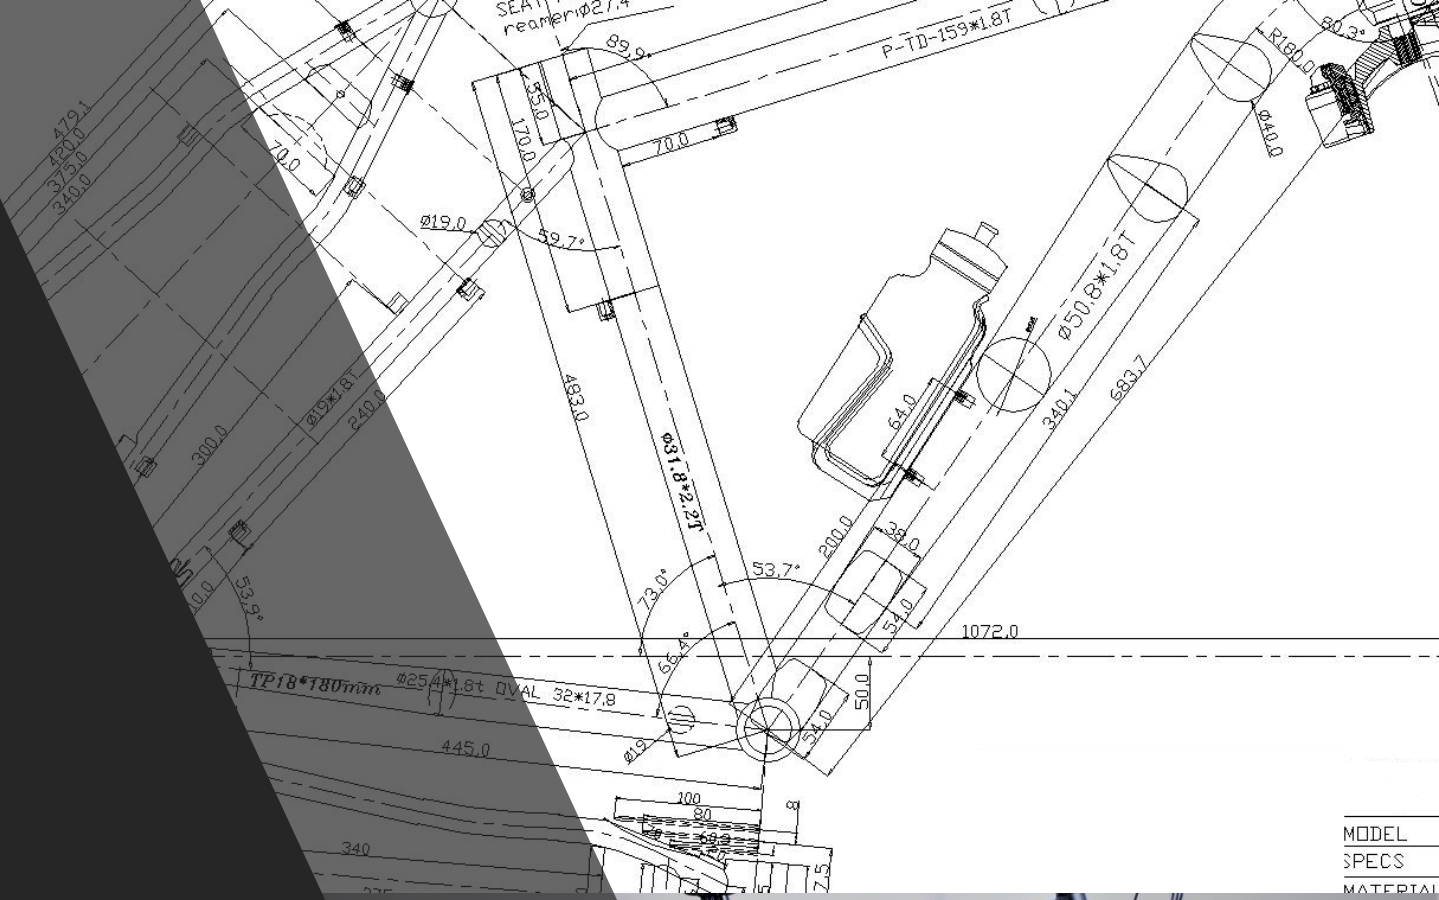

Advanced Tech Design 400 341

XT 580

MONTANA MODEL : XT 580 26"	
FRAME	HI -TENSILE STEEL, SLOPING SQUARE TAPPED TOP TUBE
FORK	SUSPENSION 31.8mmBLADES W/PIVOTS THREADLESS
H/BAR & STEM	20mm RAISED ALLOY BAR / ALLOY OVERSIZE STEM 25.4mm
TYRE	WANDA 26X2.125 BUTYL AV TUBES
RIM	ALLOY 26" 25MM DEEP SECTION DOUBLE WALL 36H QR FRONT WHEEL
BRAKE SET	DISC ALLOY FRONT & REAR STAINLESS STEEL DISC
DERAILLEUR SET	SHIMANO ST-EF-51 RAPID FIRE SHIFTERS SHIMANO TZ-30 FRONT DERAILEUR SHIMANO TZ-50 REAR DERAILEUR 21 SPEED
CHAINWHEEL SET	ACCERA 42/34/24T 170mm
SEAT	MTB LOW PROFILE PADDED W/QR CLAMP 400mm SEAT POST
COLOR 1	MATT BLACK W/RED WATER DECAL
COLOR 2	MATT BLACK W/ORANGE WATER DECAL

XT-580

MONTANA MTE

MONTANA

MONTANA

SHIMANO

SIXFIFTY B

MODEL
SPECS
MATERIAL

MONTANA MODEL : SIXFIFTY B 27.5"	
FRAME	ALLUMINUM 6061 19"
FORK	SUSPENSION 31.8mmBLADES W/PIVOTS THREADLESS
H/BAR & STEM	20mm RAISED ALLOY BAR / ALLOY OVERSIZE STEM 25.4mm
TYRE	COMPASS 27.5X2.10 BUTYL AV TUBES
RIM	ALLOY 26" 25MM DEEP SECTION DOUBLE WALL 36H QR FRONT WHEEL
BRAKE SET	DISC ALLOY FRONT 160mm & REAR 140mm STAINLESS STEEL DISC
DERAILLEUR SET	SHIMANO ST-EF-51 RAPID FIRE SHIFTERS SHIMANO TZ-30 FRONT DERAILEUR SHIMANO TZ-50 REAR DERAILEUR 21 SPEED
CHAINWHEEL SET	ALLOY 24/34/42T 170mm
SEAT	MTB LOW PROFILE PADDED W/QR CLAMP
COLOR 1	MATT BLACK W/GREEN WATER DECAL
COLOR 2	MATT BLACK W/ORANGE WATER DECAL